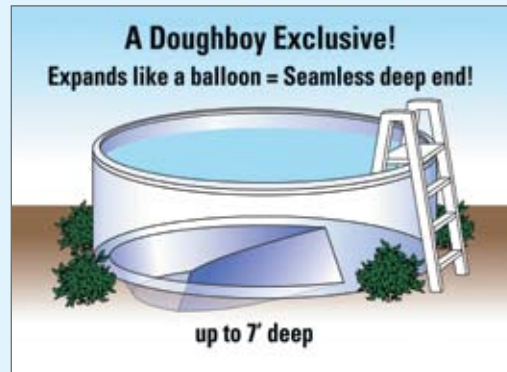

A Size For Any Backyard

An excellent assortment of pool sizes to perfectly match your backyard.

Round	Oval
12' • 16'	20' x 12' • 24' x 12' • 28' x 12'
18' • 21'	32' x 12' • 24' x 16' • 28' x 16'
24' • 28'	32' x 16' • 34' x 18' • 38' x 18'
32'	41' x 21'

By special order: 40' x 16' and 44' x 12'

Important: Misuse of your pool may result in crippling injury and/or other dangers to life and health. Do not dive or jump. Do not use slides, diving boards, or any other platform or object which can be used for improper pool entry. Use only an above-ground swimming pool ladder to enter or exit your pool. It is your responsibility to secure your pool against unauthorized, unsupervised or unintentional entry.

Change of Design: Doughboy Recreational expressly reserves the right to change or modify the design and construction of any product in due course of our manufacturing without incurring any obligation or liability to furnish or install such changes or modifications on products previously or subsequently sold.

Doughboy Recreational is in no way affiliated with any professional pool installer. If you have the pool installed by others, please supervise to be sure they comply with proper installation techniques as shown.

Visit our website at www.doughboy-pools.com

Doughboy Recreational • 315 N Sebastian • West Helena, AR 72390 • 866-DOUGHBOY